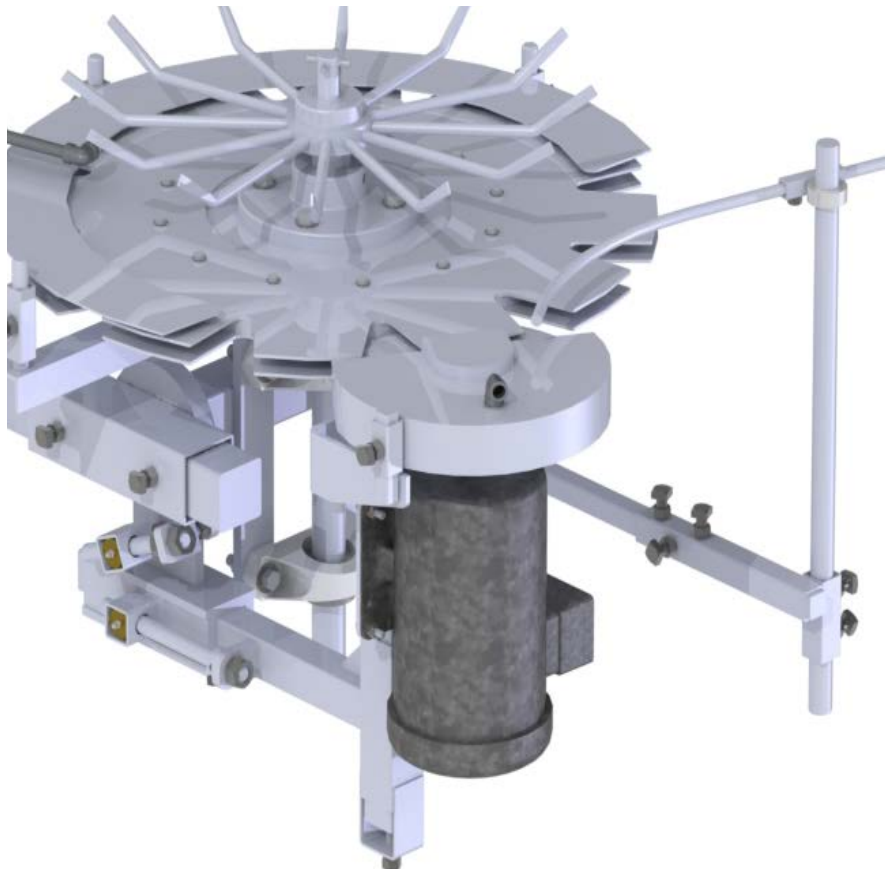

## WING LIFT NECK SKIN CUTTER

Model No. WLNSC-1

The WLNSC-1 Wing Lift Neck Skin Cutter is a line-driven solution for removing necks from chickens in the evisceration or cut-up areas. This machine is specifically designed to divert wings from the neck-cutting blade to preserve wing quality and yield. The WLNSC features an indexer to hold birds in place and is line-driven.

## WING LIFT NECK SKIN CUTTER

Model No. WLNSC-1

DIVERSIFIED MACHINE PRODUCTS WING LIFT NECK SKIN CUTTER (WLNSC-1) EQUIPPED WITH ADJUSTABLE OVERHEAD SHACKLE LINE MOUNTING ASSEMBLY, ADJUSTABLE FLOOR MOUNT LEG, AND OVERHEAD INDEXING WHEEL