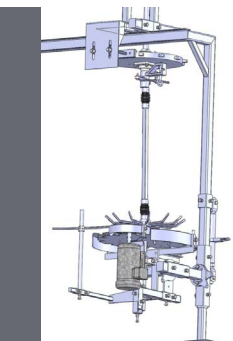

PRIME ROI:

PRESERVE WING QUALITY BY SHIELDING WINGS FROM BLADE
FEWER NICKS AND CUTS INCREASES A-GRADE WING YIELD
FULLY AUTOMATED AND OPERATES UP TO 200 BPM