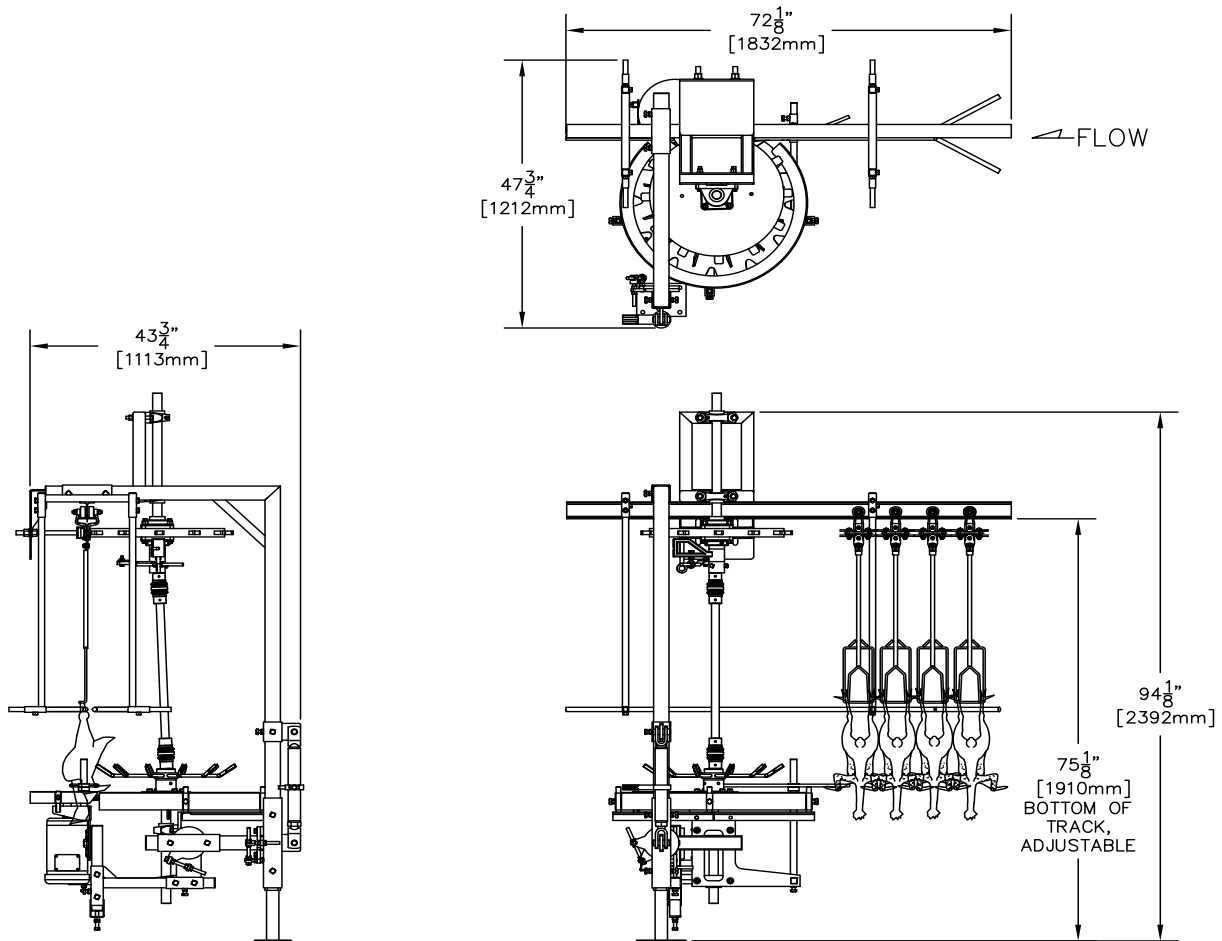

### TECHNICAL SPECIFICATIONS

Electrical Requirements:	230/460V, 3 ph (others available)
Motor Specifications:	(1) 2 hp blade motor
Water Requirements:	(2) 1/4" NPT connections; 1.0 GPM
Net Weight:	Approx. 400 lbs. (181 kg)
Production Rate:	Exceeds 200
NOTE: Specifications are accurate at time of publication	