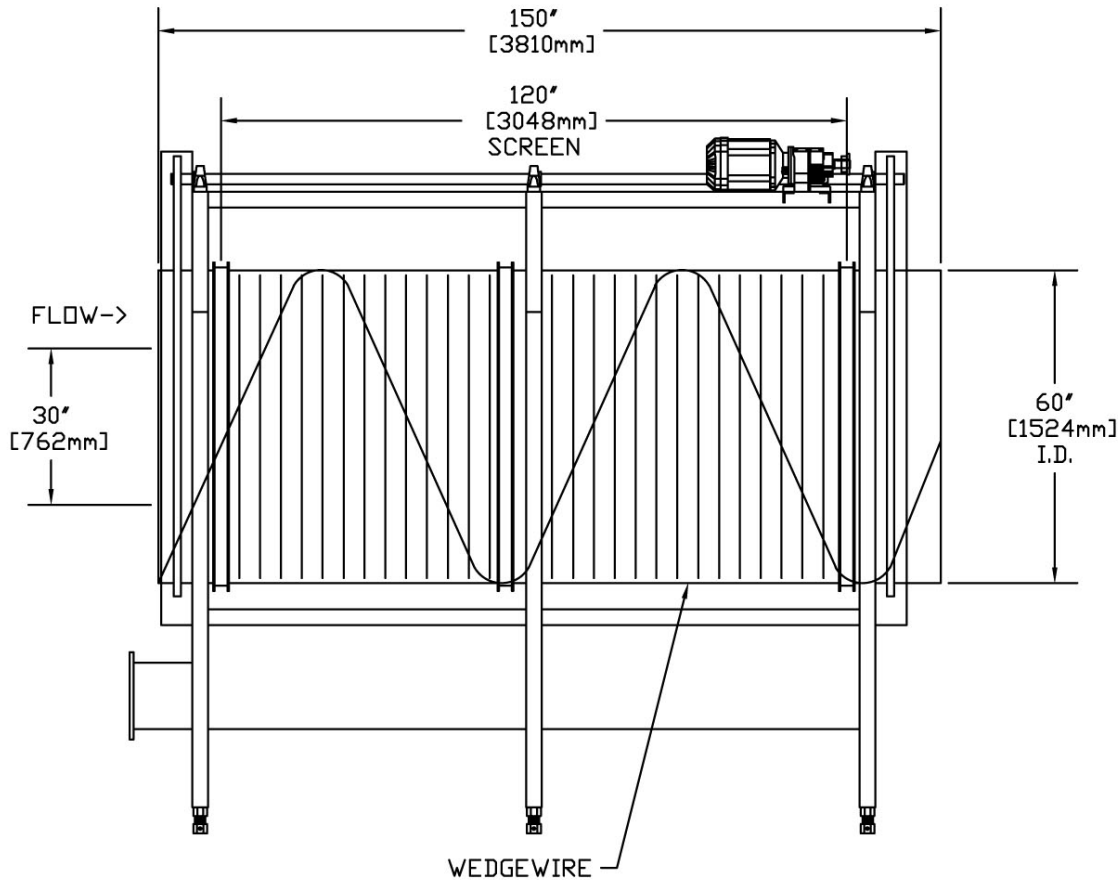

DIVERSIFIED MACHINE PRODUCTS ROTARY SEPARATOR SCREEN
60" I.D. SCREEN DIAMETER X 120" SCREEN LENGTH, OTHER SIZES AVAILABLE

- USES INCLUDE:
-OFFAL SCREENING
-MEAT SCREENING
-FEATHER SCREENING

DOORS NOT SHOWN FOR CLARITY