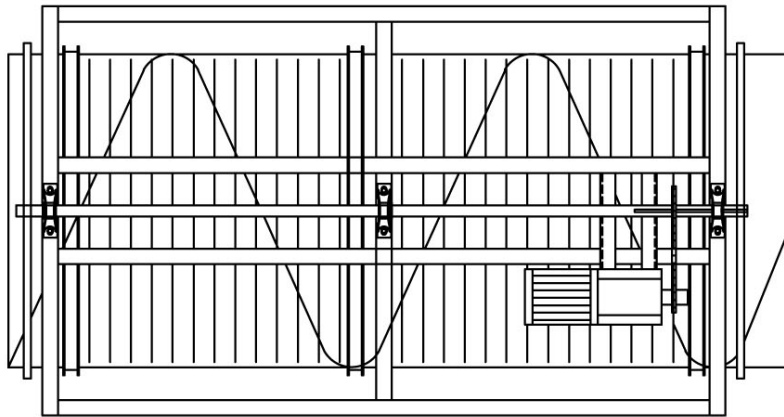

DIVERSIFIED MACHINE PRODUCTS ROTARY SEPARATOR SCREEN
60" I.D. SCREEN DIAMETER X 120" SCREEN LENGTH, OTHER SIZES AVAILABLE

- USES INCLUDE:
-OFFAL SCREENING
-MEAT SCREENING
-FEATHER SCREENING

DOORS NOT SHOWN FOR CLARITY