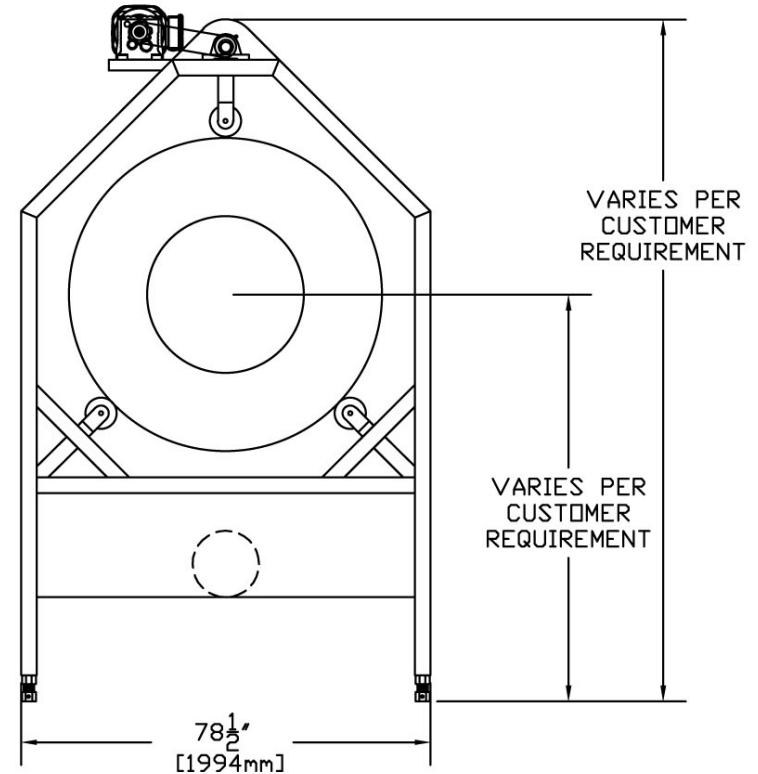

DIVERSIFIED MACHINE PRODUCTS ROTARY SEPARATOR SCREEN
60" I.D. SCREEN DIAMETER X 120" SCREEN LENGTH, OTHER SIZES AVAILABLE

- USES INCLUDE:
-OFFAL SCREENING
-MEAT SCREENING
-FEATHER SCREENING

DOORS NOT SHOWN FOR CLARITY