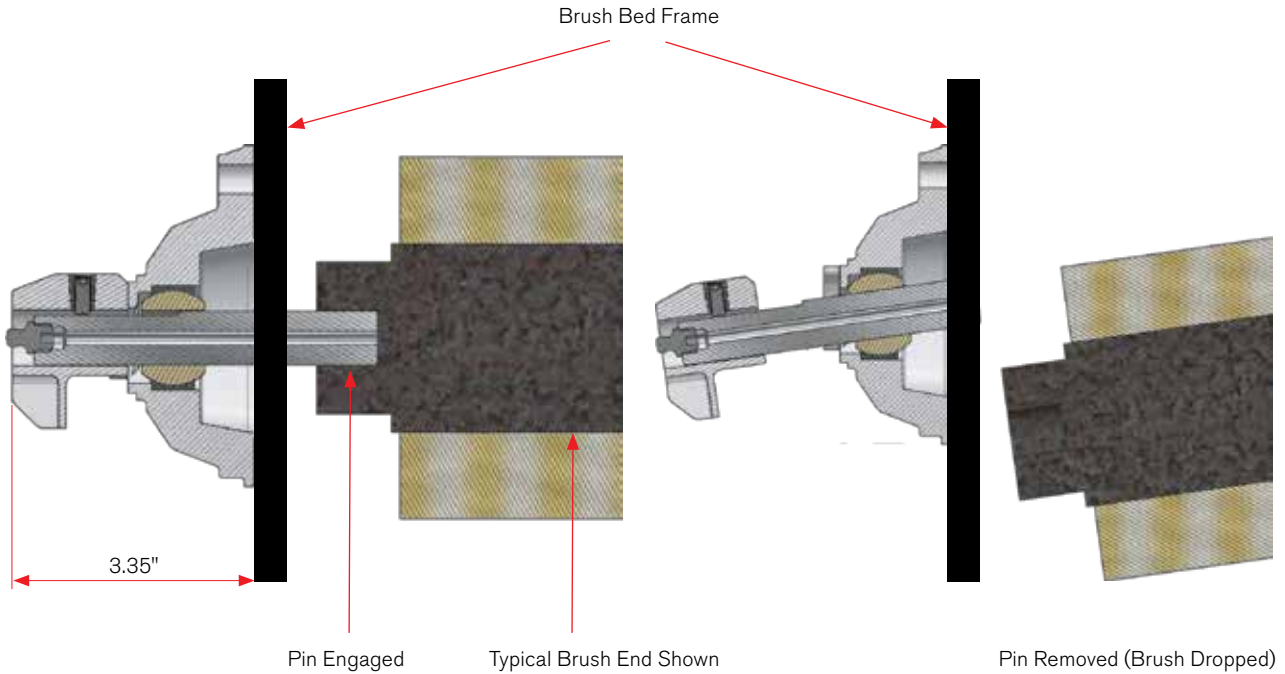

## Quick Change Brush Mount

The patented technology, which dramatically reduces time needed to remove and install brushes

The JBT Quick Change Brush Mount sets a new industry standard for brush maintenance and cleaning. It is a patented technology, which dramatically reduces time needed to remove and install brushes for food safety cleaning or maintenance. Typical brush removal and install can be time consuming, difficult to access and requires tools. The JBT Quick Change Brush Mount addresses all these challenges so your brushes can be quickly be removed for cleaning more regularly and reinstalled quickly.

### Product Features & Benefits

- Remove and replace brushes without the need for tools.
- Change brushes out up to 4 times faster
- Rear handle designed speeds up brush removal and installation
- Made of food grade materials
- Unique design allows the shaft to angle up for ease of brush removal
- Mounts ensure the centerline of the brush is perfectly aligned
- Grease port

**SPECIFICATIONS**

4 3/4" - 5" Brush center minimum

**OPTIONAL ADD-ON**

Adapter kits and retrofit tooling is available to ensure proper fit to most brush bed frames

For additional information on the Quick Change Brush Mount and other postharvest products, contact your JBT Sales Representative today.