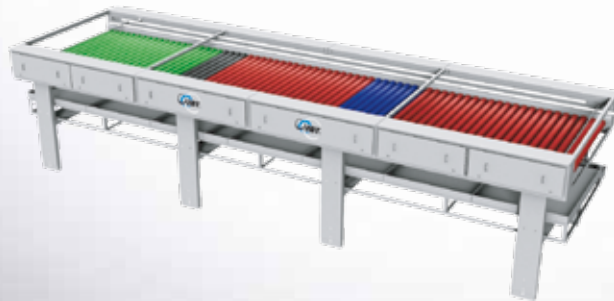

## Quick Change Brush Mount

The patented technology, which dramatically reduces time needed to remove and install brushes

The JBT Quick Change Brush Mount sets a new industry standard for brush maintenance and cleaning. It is a patented technology, which dramatically reduces time needed to remove and install brushes for food safety cleaning or maintenance. Typical brush removal and install can be time consuming, difficult to access and requires tools. The JBT Quick Change Brush Mount addresses all these challenges so your brushes can be quickly be removed for cleaning more regularly and reinstalled quickly.

### Product Features & Benefits

- Remove and replace brushes without the need for tools.
- Change brushes out up to 4 times faster
- Rear handle designed speeds up brush removal and installation
- Made of food grade materials
- Unique design allows the shaft to angle up for ease of brush removal
- Mounts ensure the centerline of the brush is perfectly aligned
- Grease port

**SPECIFICATIONS**

4 3/4" - 5" Brush center minimum

**OPTIONAL ADD-ON**

Adapter kits and retrofit tooling is available to ensure proper fit to most brush bed frames

For additional information on the Quick Change Brush Mount and other postharvest products, contact your JBT Sales Representative today.

**JBT LIQUID FOODS**

FRESH PRODUCE TECHNOLOGIES | FRESH-CUT, ROBOTICS, STEAMING | FRUIT AND VEGETABLE PROCESSING | SECONDARY PROCESSING | ASEPTIC SYSTEMS | FILLING AND CLOSING | IN-CONTAINER STERILIZING | TRAY SEALING | HIGH-PRESSURE PROCESSING | POWDER PROCESSING | TUNA PROCESSING