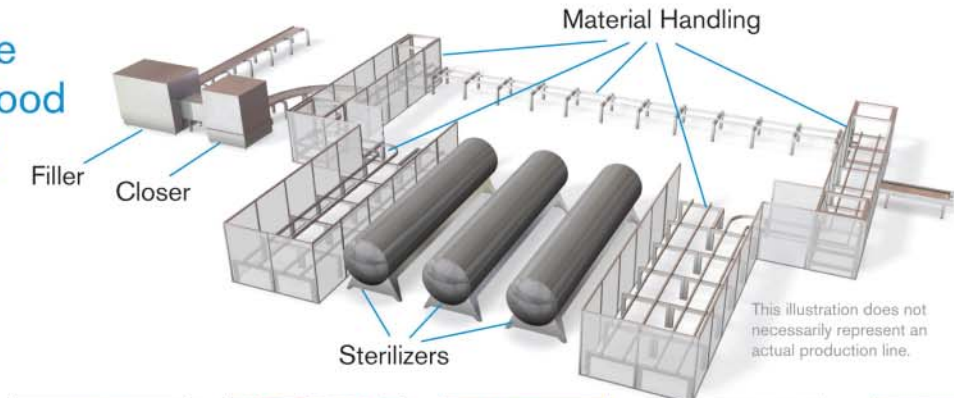

Coating Applicator

THERMoFIN® Fryer

GYRoCOMPACT®
Spiral Oven

JSO™ Jetstream Linear Oven

GYRoCOMPACT®
Spiral Freezer

Shelf Stable Sterilized Food Processing

XL-Series Fillers

SeamTec™
Closers

Continuous Rotary
Cooker/Cooler

Hydrostatic
Sterilizer

Static and
SuperAgi™ Batch
Retorts

LOG-TEC®
Process Management
System

Fruit Processing

Citrus Juice
Extractor

Evaporator

Aseptic Sterilizer and Filler

Fresh Produce
Technologies

Halvorsen Cargo Loader

Aircraft Tow Tractors

Trailer Mounted Air Conditioning

Service and Maintenance

iOPS™

Passenger Boarding Bridges

Ground Power