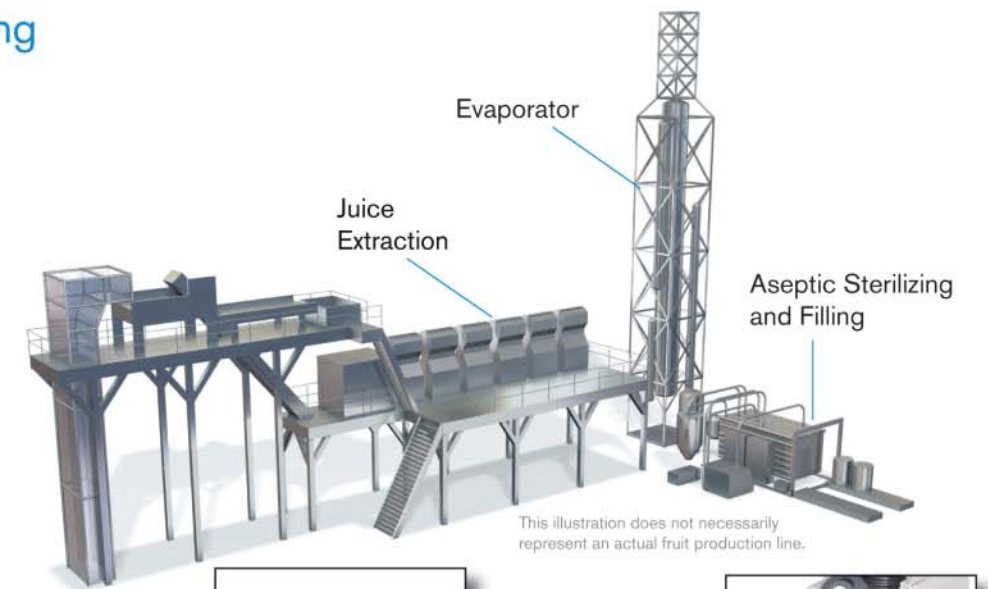

Continuous Rotary
Cooker/Cooler

Hydrostatic
Sterilizer

Static and
SuperAgi™ Batch
Retorts

LOG-TEC®
Process Management
System

Fruit Processing

Citrus Juice
Extractor

Evaporator

Aseptic Sterilizer and Filler

Fresh Produce
Technologies

Halvorsen Cargo Loader

Aircraft Tow Tractors

Trailer Mounted Air Conditioning

Service and Maintenance

iOPS™

Passenger Boarding Bridges

Ground Power